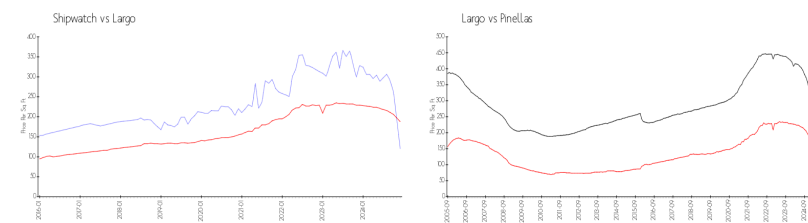

The above valuated price is a baseline figure that does not take into account any specific renovation, upgrade, split, merge, or deterioration of the unit.

Building Information

Number of units: 404
 Number of active listings for rent: 0
 Number of active listings for sale: 14
 Building inventory for sale: 3%
 Number of sales over the last 12 months: 16
 Number of sales over the last 6 months: 7
 Number of sales over the last 3 months: 4

Building Association Information

Shipwatch Homeowners Association
 11900 Shipwatch Dr
 Largo, FL 33774
 (727) 595-9300

<https://www.shipwatchyachtandtennisclub.com/>

Market Information

Shipwatch: \$121/sq. ft. Largo: \$188/sq. ft.
 Largo: \$188/sq. ft. Pinellas: \$311/sq. ft.