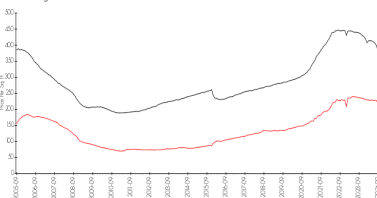

Market Information

Whittington Court Townhomes vs Largo

Largo vs Pinellas

Whittington Court Townhomes:	\$198/sq. ft.	Largo:	\$218/sq. ft.
Largo:	\$218/sq. ft.	Pinellas:	\$361/sq. ft.

Inventory for Sale

Whittington Court Townhomes: 2%
 Largo: 4%
 Pinellas: 5%