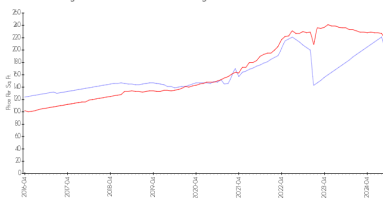

Building Association Information

Whittington Court Town Homes
 Association Inc
 12775 Seminole Boulevard
 Largo, FL 33778
 Phone: (727) 585-3013

Recent Sales

Unit #	Size	Closing Date	Sale Price	PPSF
	1,870 sq ft	Nov 2024	\$415,000	\$222
	1,943 sq ft	Jun 2024	\$415,000	\$214

Market Information

Whittington Court Townhomes vs Largo

Largo vs Pinellas

Whittington Court Townhomes:	\$198/sq. ft.	Largo:	\$218/sq. ft.
Largo:	\$218/sq. ft.	Pinellas:	\$361/sq. ft.

Inventory for Sale

Whittington Court Townhomes: 2%
 Largo: 4%
 Pinellas: 5%