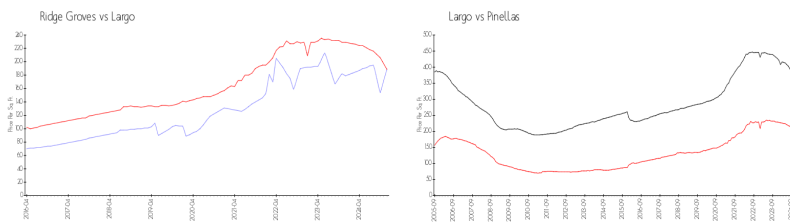

The above valuated price is a baseline figure that does not take into account any specific renovation, upgrade, split, merge, or deterioration of the unit.

Building Information

Number of units: 93
 Number of active listings for rent: 0
 Number of active listings for sale: 1
 Building inventory for sale: 1%
 Number of sales over the last 12 months: 4
 Number of sales over the last 6 months: 2
 Number of sales over the last 3 months: 1

Building Association Information

Ridge Grove Condo Association
 13250 Ridge Road
 Largo, FL 33778
 Phone: (727) 501-1840

Market Information

Ridge Groves: \$190/sq. ft. Largo: \$188/sq. ft.
 Largo: \$188/sq. ft. Pinellas: \$311/sq. ft.