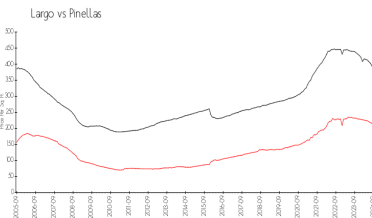

Market Information

Country Club at East Bay (1-5):	\$243/sq. ft.	Largo:	\$188/sq. ft.
Largo:	\$188/sq. ft.	Pinellas:	\$311/sq. ft.

Inventory for Sale

Country Club at East Bay (1-5)	13%
Largo	3%
Pinellas	4%