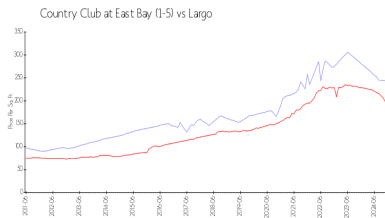

Market Information

Country Club at East Bay (1-5):	\$243/sq. ft.	Largo:	\$188/sq. ft.
Largo:	\$188/sq. ft.	Pinellas:	\$311/sq. ft.

Inventory for Sale

Country Club at East Bay (1-5)	13%
Largo	3%
Pinellas	4%