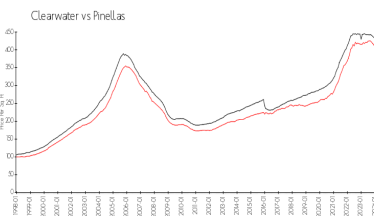

Clearwater: \$430/sq. ft.
 Pinellas: \$417/sq. ft.

Inventory for Sale

Regatta Beach Club: 6%
 Clearwater: 4%
 Pinellas: 3%

Avg. Time to Close Over Last 12 Months

Regatta Beach Club: 70 days
 Clearwater: 60 days
 Pinellas: 60 days